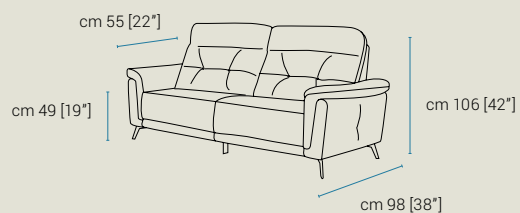

Frame: Pinewood, multilayer wood and chipboard wood class E1. **Suspension:** Polypropylene elastic belts. **Seat and Armrest Padding:** Layers of non-deformable polyurethane foam 35 Kg density. **Back Padding:** Polyester fibre. **Feet:** In moka and chromed metal feet h 13 cm. **Peculiar:** All relaxation versions are made with an internal headrest mechanism that can be operated manually. **Note:** Seat, arms and back cushions are fixed.

Piedi | Colore piedi | Feet | Color Feet | Pieds | Couleur Pieds

Moka

Cromato

selene

altezza, height, hauteur: 106 cm [42"]

altezza seduta, seat height, hauteur du siège: 49 cm [19"]

profondità, depth, profondeur: 98 cm [38"]

profondità seduta, seat depth, profondeur d'assise: 55 cm [22"]

altezza piede, feet height, hauteur des pieds: 13 cm [5"]

Glamour Sofà Srl

Sede Legale

P.zza Aldo Moro, 7

Sede Operativa

Via dell'Avena - Angolo Via del Lino, Z.I.