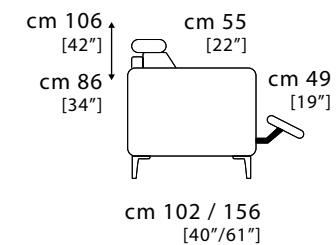

DOLORES

GLAM-MORE

MATERASSO

Mattress
Matelas

NOSAG