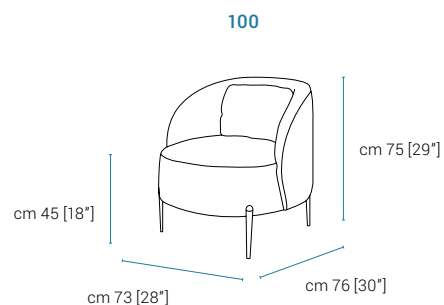

*The clean and minimalist lines of Aricia embody a simple and essential design, making it the perfect choice for those who want to add a touch of elegance to their living area.*

**altezza, height, hauteur:** 75 cm [29"]  
**altezza seduta, seat height, hauteur du siège:** 45 cm [18"]  
**larghezza, length, longueur:** 73 cm [28"]  
**profondità, depth, profondeur:** 76 cm [30"]  
**profondità seduta, seat depth, profondeur d'assise:** 53 cm [21"]  
**altezza piede, feet height, hauteur des pieds:** 19 cm [7,5"]