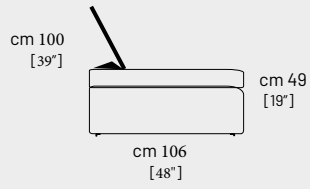

Frame: Pinewood, multilayer wood and chipboard wood class E1. **Suspension:** Polypropylene elastic Belts. **Seat Padding:** Layers of non-deformable polyurethane foam 35 Kg density. **Back Padding:** Layers of non-deformable polyurethane foam 21 Kg density. **Feet:** hidden plastic feet. **Peculiar:** Bed Version "rapido system" POLO Loiudice and foam mattress 35 Kg. In height 14 cms. All others covers are equipped with a Box available. **Note:** Seat cushions are fixed, Arms and Back cushions are removable.

**Contenitore/Coffre/
Storage**

Fisse/Fix/Fixes

100 100C cm 96 [38"]	130 130C cm 116 [46"]	160 160C cm 136 [54"]	101 101C cm 78 [31"]	131 131C cm 98 [39"]	161 161C cm 118 [46"]	103 103C cm 87 [34"]	102 102C cm 87 [34"]	133 133C cm 107 [42"]	132 132C cm 107 [42"]	163 163C cm 127 [50"]	162 162C cm 127 [50"]
200P 200PC cm 156 [61"]	200 200C cm 176 [69"]	230 230C cm 196 [77"]	260 260C cm 216 [85"]								
203P 203PC cm 147 [58"]	202P 202PC cm 147 [58"]	203 203C cm 167 [66"]	202 202C cm 167 [66"]	233 233C cm 187 [74"]	232 232C cm 187 [74"]	263 263C cm 207 [81"]	262 262C cm 207 [81"]				
201P 201PC cm 138 [54"]	201 201C cm 158 [62"]	231 231C cm 178 [70"]	261 261C cm 198 [78"]								
029 029C cm 87 [34"]	028 028C cm 87 [34"]	031 031C cm 107 [42"]	030 030C cm 107 [42"]	033 033C cm 127 [50"]	032 032C cm 127 [50"]	037 037C cm 78 [31"]	034 034C cm 98 [39"]	038 038C cm 118 [46"]			
H. cm 106 [42"] cm 106 [42"]	450 cm 106 [42"]	cm 49 [19"] 535C cm 57x106 [22x42"]	416 cm 106 x 106 [42"x 42"]								